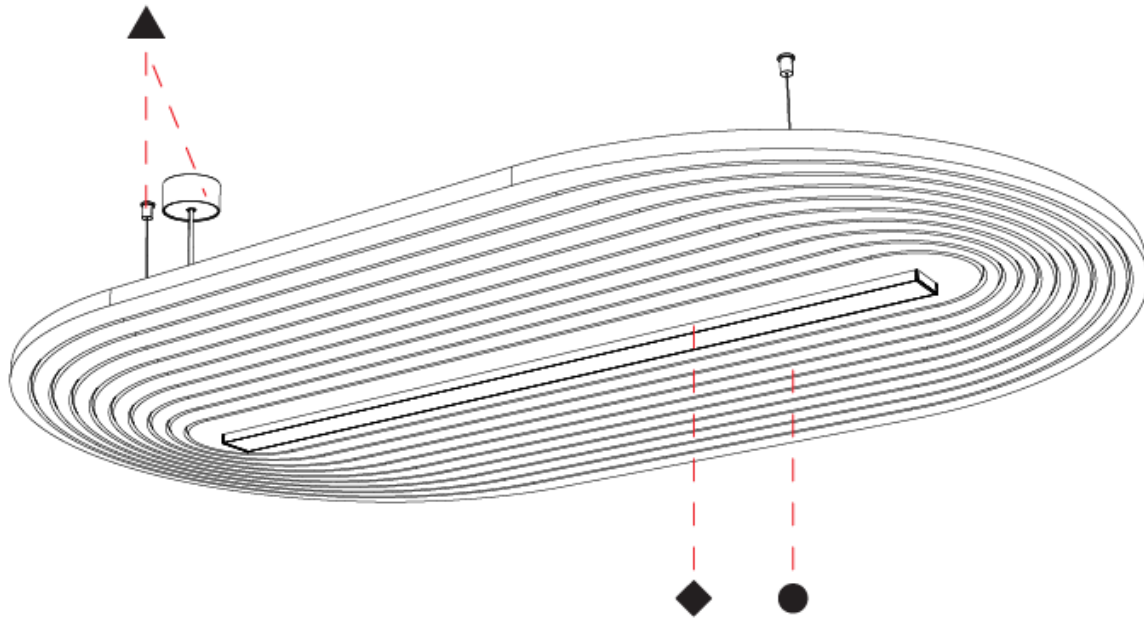

SERENII ROUND SUSPENSION

A3001186-

PROJECT

TYPE

SPECIFIER

QUANTITY

DATE

A