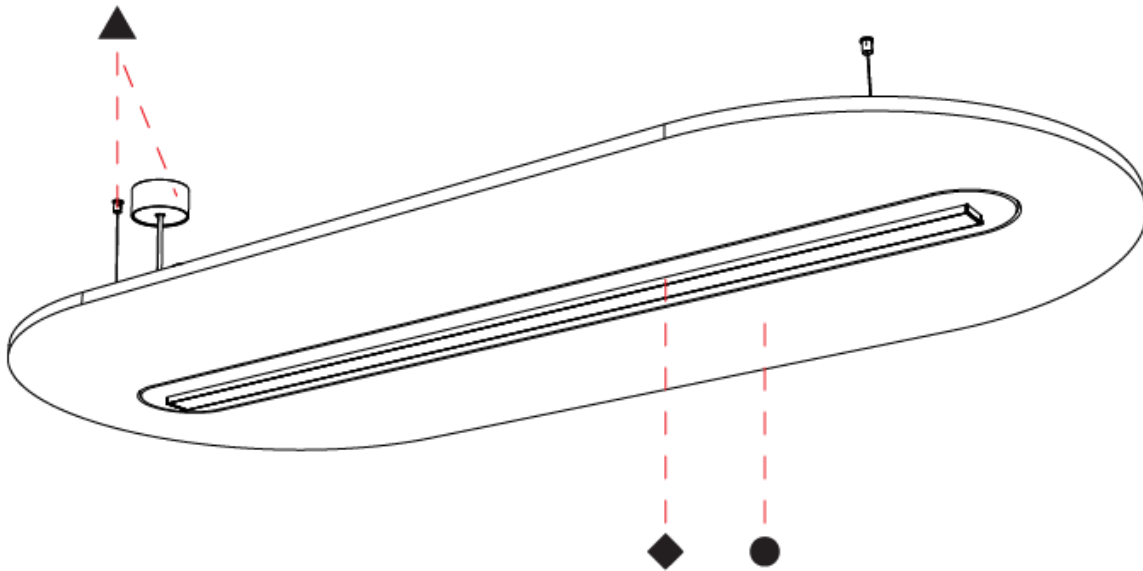

SERENII ROUND SUSPENSION

A3001181-

PROJECT
TYPE
SPECIFIER
QUANTITY
DATE

A