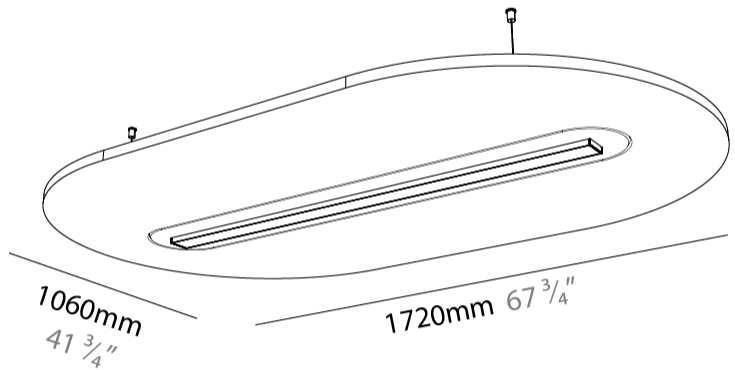

Diffuser: [PMMA - Opal / Clear / Microprism / Clear Microprism / Wallwash Double Asymmetric / Glare Control / Black Raster / Black Raster / Wallwash Left / Wallwash Right](#)

Fixture Finish: [SSR / BKV / CWI / CRY / HAB / UFT / ITA / RUA / FTG / MYG / LOD / PUS / FRO / FUP / KIA / POP / BLS / SPG / MEY / GOH / CHC / COM / ABZ / JAG / OBR / MOS / ROR](#)

Holder Finish: [SSR / BKV / CWI / CRY / HAB / LAG / UFT / ITA / RUA / RUR / MIC / FTG / MYG / TWT / LOD / PUS / FRO / FUP / KIA / POP / BLS / SPG / MEY / GOH / GUM / CHC / COM / ABZ / JAG](#)

Accent Finish: [OPL / MPM / CMP / BKR / WHR / GCL / WWR / WWL / WDA](#)

Acoustic Finish: [SFW / CYW / SEE / SYN / MTS / PMB / TTN / CYB / STO / DPE / BES / SHB / ARE / ANE / VRD / CRF](#)

Fixture Material: [Acoustic / Aluminum / PMMA](#)

Primary Material: [Acoustic](#)

Cable Details: [2000mm/78 3/4" or 6000mm/236 1/4" Cable, - Transparent](#)

ELECTRICAL

Lamp Type: LED
Input Wattage (W): 25.8
Total Output Wattage (W): 23.6
Dimming: [Non-dimming / DALI Dimming / MATTER Dimming](#)
Driver Included: No
Driver Location: Remote
Driver Class: Class 2
Input Voltage (V): 120 - 277
Upon Request: [0 - 10V Dimming / Phase Dimming](#)

LED

Color Temperature (°K): [2700 / 3000 / 3500 / 4000](#)
Max. Delivered Lumen (lm): Max 3694
Nominal Lumen (lm): Max 4280
CRI: >90 CRI
Lamp Life (hrs): 50000

OPTICAL

RATINGS AND CERTIFICATIONS

Certified By: Certified for North American Standards
IP rating: IP20