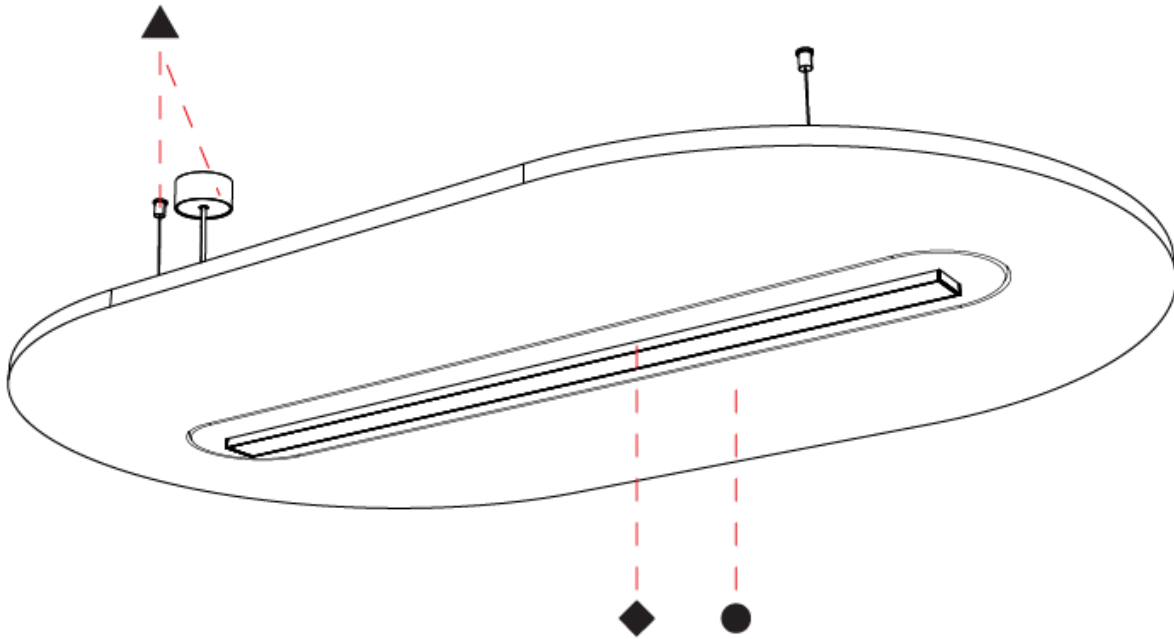

SERENII ROUND SUSPENSION

A3001178-

PROJECT	_____
TYPE	_____
SPECIFIER	_____
QUANTITY	_____
DATE	_____

A