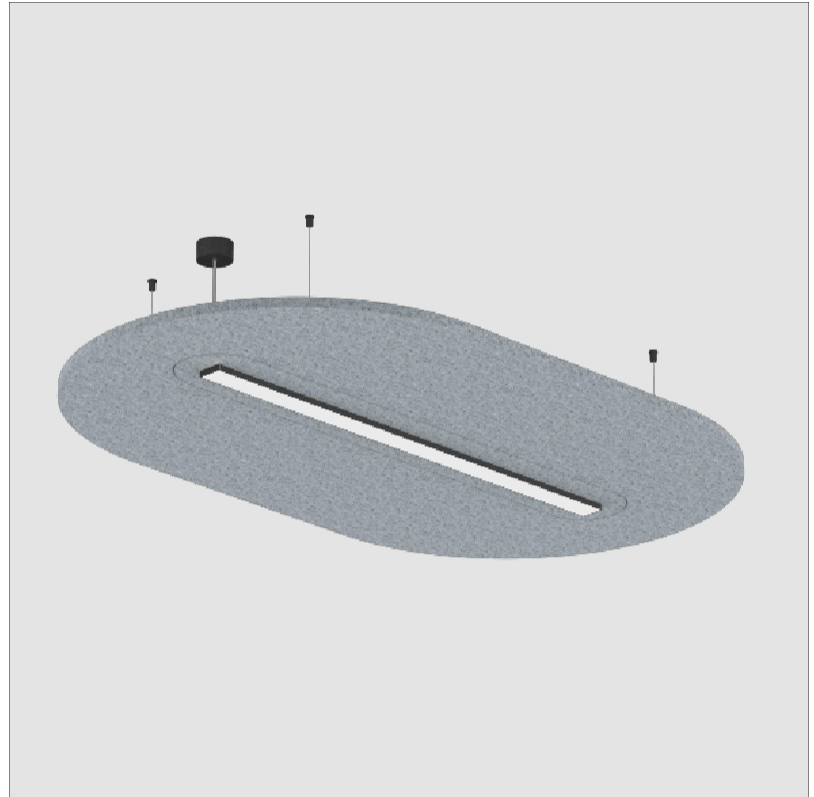

Holder Finish: [SSR / BKV / CWI / CRY / HAB / LAG / UFT / ITA / RUA / RUR / MIC / FTG / MYG / TWT / LOD / PUS / FRO / FUP / KIA / POP / BLS / SPG / MEY / GOH / GUM / CHC / COM / ABZ / JAG](#)

Accent Finish: [OPL / MPM / CMP / BKR / WHR / GCL / WWR / WWL / WDA](#)
Acoustic Finish: [SFW / CYW / SEE / SYN / MTS / PMB / TTN / CYB / STO / DPE / BES / SHB / ARE / ANE / VRD / CRF](#)

Fixture Material: [Acoustic / Aluminum / PMMA](#)

Primary Material: [Acoustic](#)

Cable Details: [2000mm/78 3/4" or 6000mm/236 1/4" Cable, - Transparent](#)

ELECTRICAL

Lamp Type: LED
Input Wattage (W): 47.3
Total Output Wattage (W): 42.7
Dimming: [Non-dimming / DALI Dimming / MATTER Dimming](#)
Driver Included: No
Driver Location: Remote
Driver Class: Class 2
Input Voltage (V): 120 - 277
Upon Request: [0 - 10V Dimming / Phase Dimming](#)

LED

Color Temperature (°K): [2700 / 3000 / 3500 / 4000](#)
Max. Delivered Lumen (lm): Max 6567
Nominal Lumen (lm): Max 7840
CRI: >90 CRI
Lamp Life (hrs): 50000

OPTICAL

RATINGS AND CERTIFICATIONS

Certified By: Certified for North American Standards

IP Rating: [IP20](#) © 2026, T 1800-388-3382, F 416-247-9319, www.zaneen.com

Available for International specifications by adding 'INT' at the end of the existing Model #. For assistance on 'custom' specifications, contact zteam@zaneen.com. In a constant effort to supply the best product, we reserve the right to change specifications or materials without notice. The most recent specification sheets are found at zaneen.com