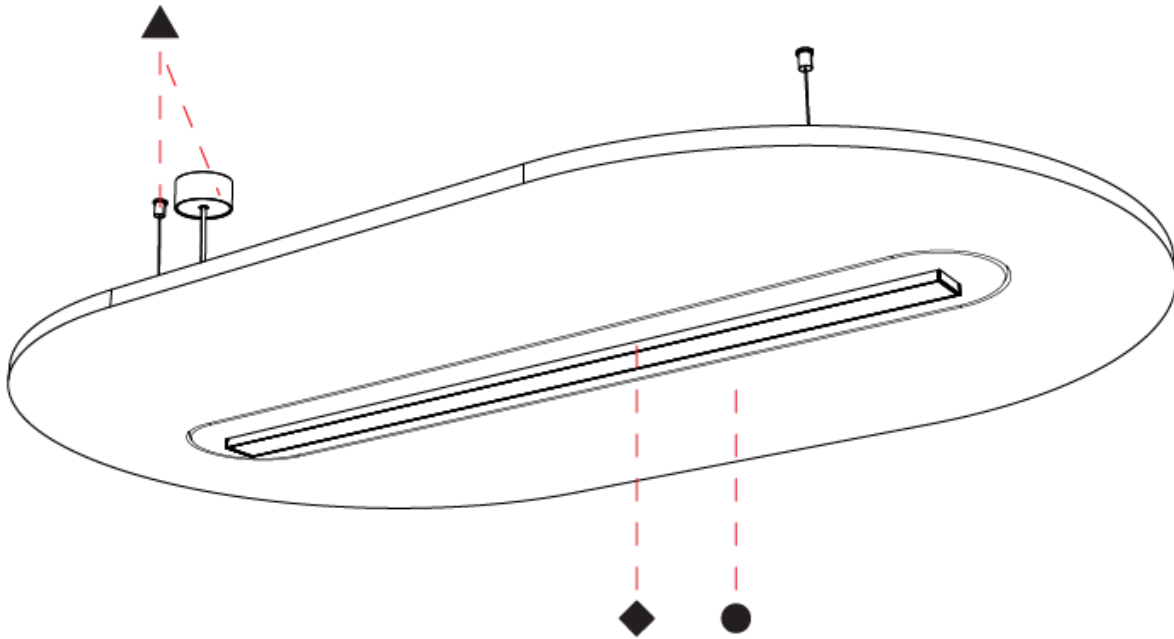

SERENII ROUND SUSPENSION

A3001177-

PROJECT	_____
TYPE	_____
SPECIFIER	_____
QUANTITY	_____
DATE	_____

A