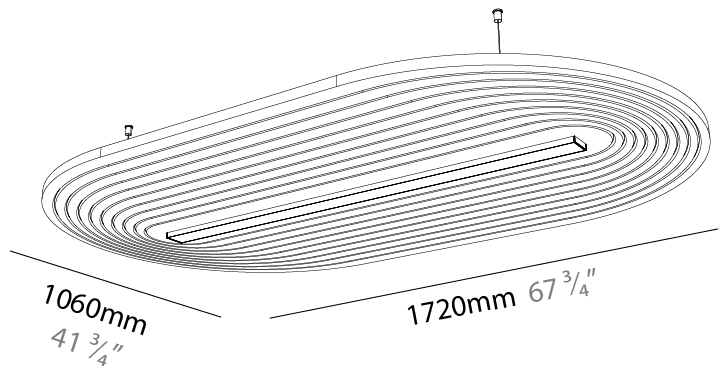

Diffuser: [PMMA - Opal / Clear / Microprism / Clear Microprism / Wallwash Double Asymmetric / Glare Control / Black Raster / Black Raster / Wallwash Left / Wallwash Right](#)

Fixture Finish: [SSR / BKV / CWI / CRY / HAB / UFT / ITA / RUA / FTG / MYG / LOD / PUS / FRO / FUP / KIA / POP / BLS / SPG / MEY / GOH / CHC / COM / ABZ / JAG / OBR / MOS / ROR](#)

Holder Finish: [SSR / BKV / CWI / CRY / HAB / LAG / UFT / ITA / RUA / RUR / MIC / FTG / MYG / TWT / LOD / PUS / FRO / FUP / KIA / POP / BLS / SPG / MEY / GOH / GUM / CHC / COM / ABZ / JAG](#)

Accent Finish: [OPL / MPM / CMP / BKR / WHR / GCL / WWR / WWL / WDA](#)

Acoustic Finish: [SFW / CYW / SEE / SYN / MTS / PMB / TTN / CYB / STO / DPE / BES / SHB / ARE / ANE / VRD / CRF](#)

Fixture Material: [Acoustic / Aluminum / PMMA](#)

Primary Material: [Acoustic](#)

Cable Details: [2000mm/78 3/4" or 6000mm/236 1/4" Cable, - Transparent](#)

ELECTRICAL

Lamp Type: LED
Input Wattage (W): 25.8
Total Output Wattage (W): 23.6
Dimming: [Non-dimming / DALI Dimming / MATTER Dimming](#)
Driver Included: No
Driver Location: Remote
Driver Class: Class 2
Input Voltage (V): 120 - 277
Upon Request: [0 - 10V Dimming / Phase Dimming](#)

LED

Color Temperature (°K): [2700 / 3000 / 3500 / 4000](#)
Max. Delivered Lumen (lm): Max 3694
Nominal Lumen (lm): Max 4280
CRI: >90 CRI
Lamp Life (hrs): 50000

OPTICAL

RATINGS AND CERTIFICATIONS

Certified By: Certified for North American Standards
IP rating: IP20