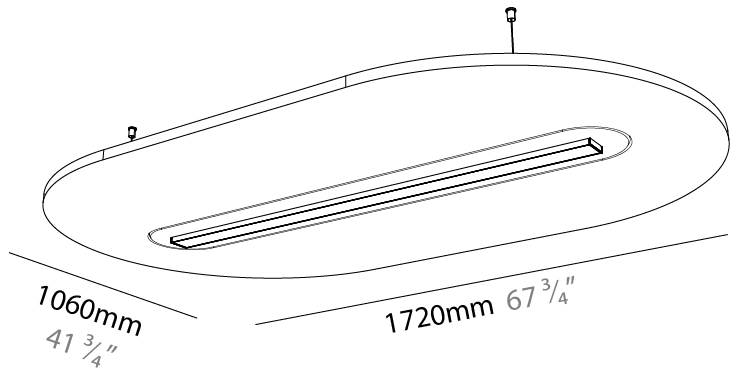

Holder Finish: [SSR / BKV / CWI / CRY / HAB / LAG / UFT / ITA / RUA / RUR / MIC / FTG / MYG / TWT / LOD / PUS / FRO / FUP / KIA / POP / BLS / SPG / MEY / GOH / GUM / CHC / COM / ABZ / JAG](#)

Accent Finish: [OPL / MPM / CMP / BKR / WHR / GCL / WWR / WWL / WDA](#)
Acoustic Finish: [SFW / CYW / SEE / SYN / MTS / PMB / TTN / CYB / STO / DPE / BES / SHB / ARE / ANE / VRD / CRF](#)

Fixture Material: [Acoustic / Aluminum / PMMA](#)

Primary Material: [Acoustic](#)

Cable Details: [2000mm/78 3/4" or 6000mm/236 1/4" Cable, - Transparent](#)

ELECTRICAL

Lamp Type: LED
Input Wattage (W): 47.3
Total Output Wattage (W): 42.7
Dimming: [Non-dimming / DALI Dimming / MATTER Dimming](#)
Driver Included: No
Driver Location: Remote
Driver Class: Class 2
Input Voltage (V): 120 - 277
Upon Request: [0 - 10V Dimming / Phase Dimming](#)

LED

Color Temperature (°K): [2700 / 3000 / 3500 / 4000](#)
Max. Delivered Lumen (lm): Max 6567
Nominal Lumen (lm): Max 7840
CRI: >90 CRI
Lamp Life (hrs): 50000

OPTICAL

RATINGS AND CERTIFICATIONS

Certified By: Certified for North American Standards

IP Rating: [IP20](#) © 2026, T 1800-388-3382, F 416-247-9319, www.zaneen.com

Available for International specifications by adding 'INT' at the end of the existing Model #. For assistance on 'custom' specifications, contact zteam@zaneen.com. In a constant effort to supply the best product, we reserve the right to change specifications or materials without notice. The most recent specification sheets are found at zaneen.com