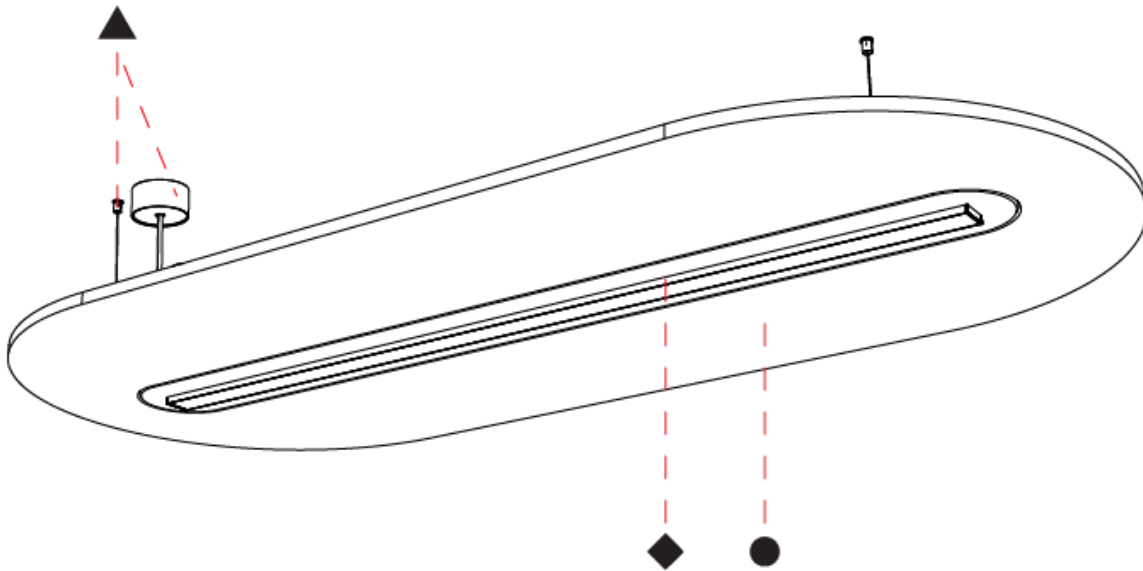

SERENII ROUND SUSPENSION

A3001182-

PROJECT	_____
TYPE	_____
SPECIFIER	_____
QUANTITY	_____
DATE	_____

A