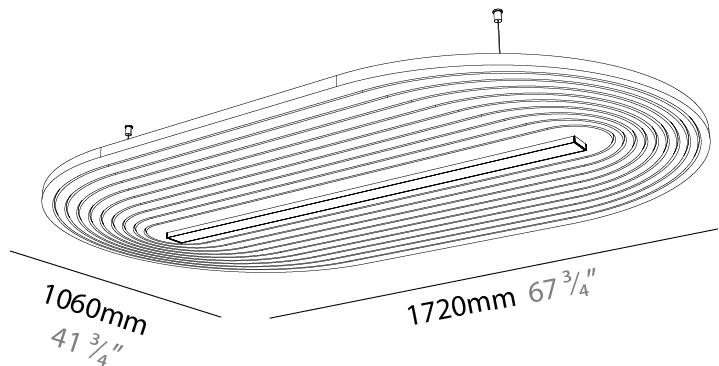

Diffuser: [PMMA - Opal / Clear / Microprism / Clear Microprism / Wallwash Double Asymmetric / Glare Control / Black Raster / Black Raster / Wallwash Left / Wallwash Right](#)

Fixture Finish: [SSR / BKV / CWI / CRY / HAB / UFT / ITA / RUA / FTG / MYG / LOD / PUS / FRO / FUP / KIA / POP / BLS / SPG / MEY / GOH / CHC / COM / ABZ / JAG / OBR / MOS / ROR](#)

Holder Finish: [SSR / BKV / CWI / CRY / HAB / LAG / UFT / ITA / RUA / RUR / MIC / FTG / MYG / TWT / LOD / PUS / FRO / FUP / KIA / POP / BLS / SPG / MEY / GOH / GUM / CHC / COM / ABZ / JAG](#)

Accent Finish: [OPL / MPM / CMP / BKR / WHR / GCL / WWR / WWL / WDA](#)

Acoustic Finish: [SFW / CYW / SEE / SYN / MTS / PMB / TTN / CYB / STO / DPE / BES / SHB / ARE / ANE / VRD / CRF](#)

Fixture Material: [Acoustic / Aluminum / PMMA](#)

Primary Material: [Acoustic](#)

Cable Details: [2000mm/78 3/4" or 6000mm/236 1/4" Cable, - Transparent](#)

ELECTRICAL

Lamp Type: LED
Input Wattage (W): 47.3
Total Output Wattage (W): 42.7
Dimming: [Non-dimming / DALI Dimming / MATTER Dimming](#)
Driver Included: No
Driver Location: Remote
Driver Class: Class 2
Input Voltage (V): 120 - 277
Upon Request: [0 - 10V Dimming / Phase Dimming](#)

LED

Color Temperature (°K): [2700 / 3000 / 3500 / 4000](#)
Max. Delivered Lumen (lm): Max 6567
Nominal Lumen (lm): Max 7840
CRI: >90 CRI
Lamp Life (hrs): 50000

OPTICAL

RATINGS AND CERTIFICATIONS

Certified By: Certified for North American Standards

IP Rating: [IP20](#)

© 2026, T 1800-388-3382, F 416-247-9319, www.zaneen.com