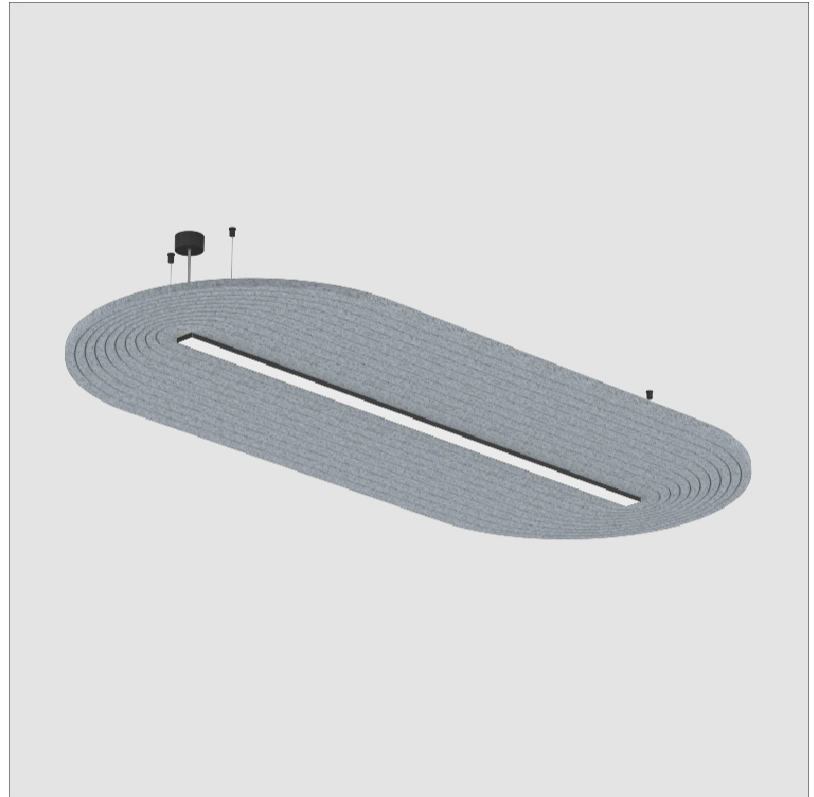

Holder Finish: [SSR / BKV / CWI / CRY / HAB / LAG / UFT / ITA / RUA / RUR / MIC / FTG / MYG / TWT / LOD / PUS / FRO / FUP / KIA / POP / BLS / SPG / MEY / GOH / GUM / CHC / COM / ABZ / JAG](#)

Accent Finish: [OPL / MPM / CMP / BKR / WHR / GCL / WWR / WWL / WDA](#)

Acoustic Finish: [SFW / CYW / SEE / SYN / MTS / PMB / TTN / CYB / STO / DPE / BES / SHB / ARE / ANE / VRD / CRF](#)

Fixture Material: [Acoustic / Aluminum / PMMA](#)

Primary Material: [Acoustic](#)

Cable Details: [2000mm/78 3/4" or 6000mm/236 1/4" Cable, - Transparent](#)

ELECTRICAL

Lamp Type: LED
Input Wattage (W): 38.7
Total Output Wattage (W): 35.5
Dimming: [Non-dimming / DALI Dimming / MATTER Dimming](#)
Driver Included: No
Driver Location: Remote
Driver Class: Class 2
Input Voltage (V): 120 - 277
Upon Request: [0 - 10V Dimming / Phase Dimming](#)

LED

Color Temperature (°K): [2700 / 3000 / 3500 / 4000](#)
Max. Delivered Lumen (lm): Max 5540
Nominal Lumen (lm): Max 6420
CRI: >90 CRI
Lamp Life (hrs): 50000

OPTICAL

RATINGS AND CERTIFICATIONS

Certified By: Certified for North American Standards

IP Rating: [IP20](#) © 2026, T 1800-388-3382, F 416-247-9319, www.zaneen.com

Available for International specifications by adding 'INT' at the end of the existing Model #. For assistance on 'custom' specifications, contact zteam@zaneen.com. In a constant effort to supply the best product, we reserve the right to change specifications or materials without notice. The most recent specification sheets are found at zaneen.com