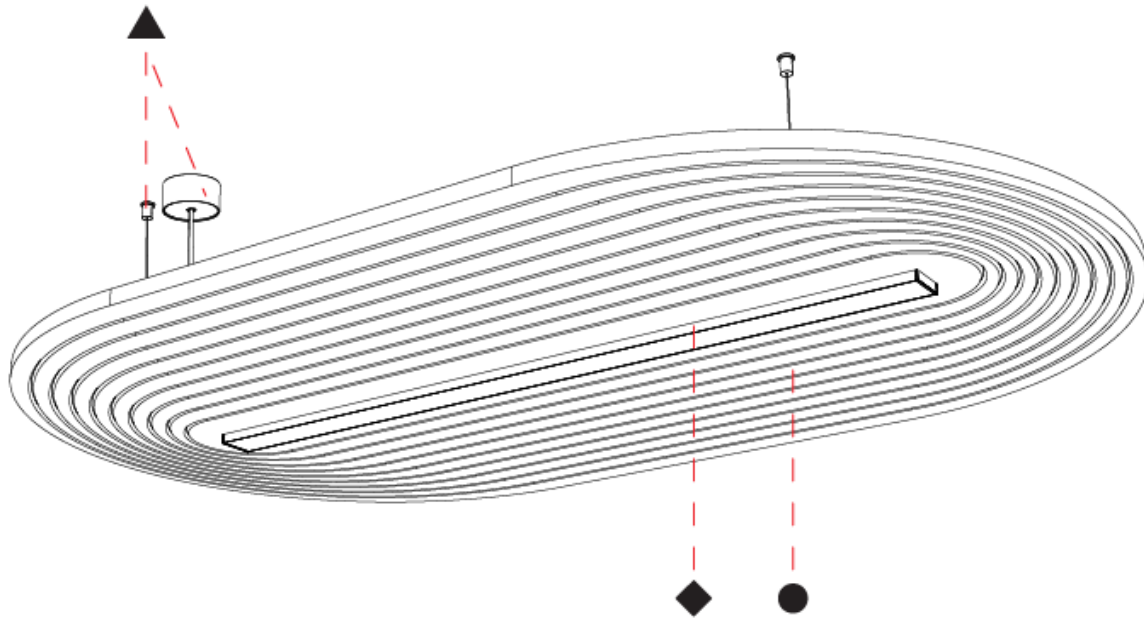

SERENII ROUND SUSPENSION

A3001185-

PROJECT	_____
TYPE	_____
SPECIFIER	_____
QUANTITY	_____
DATE	_____

A