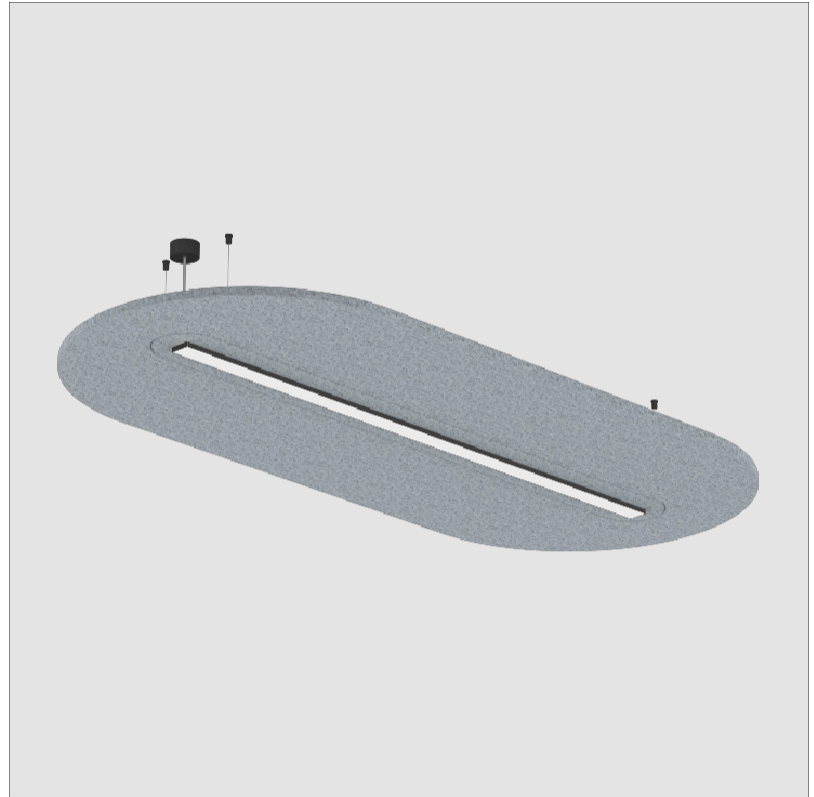

Diffuser: [PMMA - Opal / Clear / Microprism / Clear Microprism / Wallwash Double Asymmetric / Glare Control / Black Raster / Black Raster / Wallwash Left / Wallwash Right](#)

Fixture Finish: [SSR / BKV / CWI / CRY / HAB / UFT / ITA / RUA / FTG / MYG / LOD / PUS / FRO / FUP / KIA / POP / BLS / SPG / MEY / GOH / CHC / COM / ABZ / JAG / OBR / MOS / ROR](#)

Holder Finish: [SSR / BKV / CWI / CRY / HAB / LAG / UFT / ITA / RUA / RUR / MIC / FTG / MYG / TWT / LOD / PUS / FRO / FUP / KIA / POP / BLS / SPG / MEY / GOH / GUM / CHC / COM / ABZ / JAG](#)

Accent Finish: [OPL / MPM / CMP / BKR / WHR / GCL / WWR / WWL / WDA](#)

Acoustic Finish: [SFW / CYW / SEE / SYN / MTS / PMB / TTN / CYB / STO / DPE / BES / SHB / ARE / ANE / VRD / CRF](#)

Fixture Material: [Acoustic / Aluminum / PMMA](#)

Primary Material: [Acoustic](#)

Cable Details: [2000mm/78 3/4" or 6000mm/236 1/4" Cable, - Transparent](#)

ELECTRICAL

Lamp Type: [LED](#)
Input Wattage (W): [38.7](#)
Total Output Wattage (W): [35.5](#)
Dimming: [Non-dimming / DALI Dimming / MATTER Dimming](#)
Driver Included: [No](#)
Driver Location: [Remote](#)
Driver Class: [Class 2](#)
Input Voltage (V): [120 - 277](#)
Upon Request: [0 - 10V Dimming / Phase Dimming](#)

LED

Color Temperature (°K): [2700 / 3000 / 3500 / 4000](#)
Max. Delivered Lumen (lm): [Max 5540](#)
Nominal Lumen (lm): [Max 6420](#)
CRI: [>90 CRI](#)
Lamp Life (hrs): [50000](#)

OPTICAL

RATINGS AND CERTIFICATIONS

Certified By: [Certified for North American Standards](#)

IP Rating: [IP20](#)