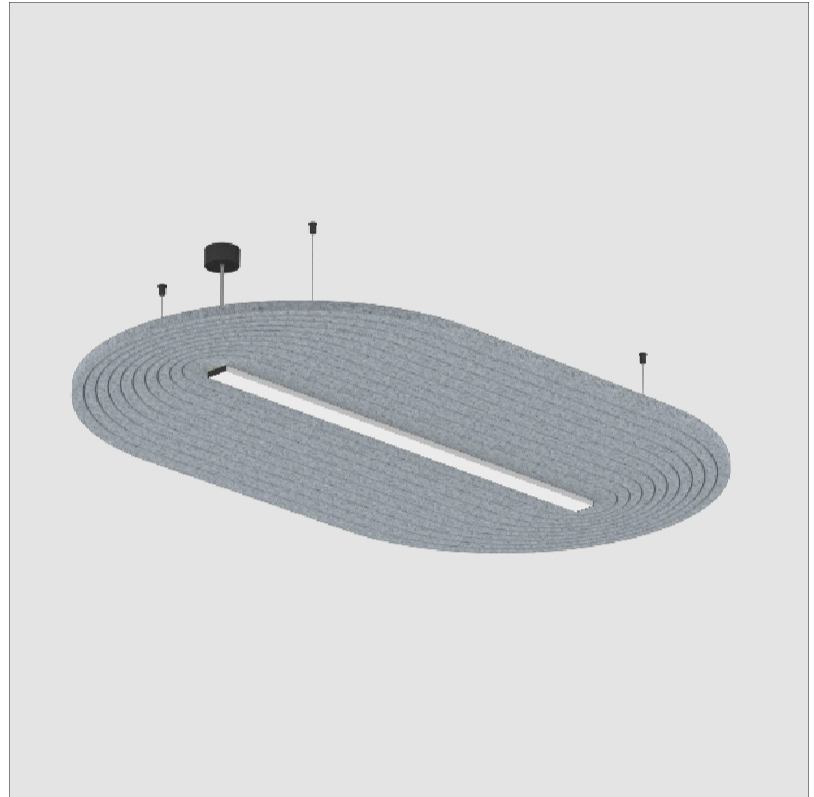

Diffuser: [PMMA - Opal / Clear / Microprism / Clear Microprism / Wallwash Double Asymmetric / Glare Control / Black Raster / Black Raster / Wallwash Left / Wallwash Right](#)

Fixture Finish: [SSR / BKV / CWI / CRY / HAB / UFT / ITA / RUA / FTG / MYG / LOD / PUS / FRO / FUP / KIA / POP / BLS / SPG / MEY / GOH / CHC / COM / ABZ / JAG / OBR / MOS / ROR](#)

Holder Finish: [SSR / BKV / CWI / CRY / HAB / LAG / UFT / ITA / RUA / RUR / MIC / FTG / MYG / TWT / LOD / PUS / FRO / FUP / KIA / POP / BLS / SPG / MEY / GOH / GUM / CHC / COM / ABZ / JAG](#)

Accent Finish: [OPL / MPM / CMP / BKR / WHR / GCL / WWR / WWL / WDA](#)

Acoustic Finish: [SFW / CYW / SEE / SYN / MTS / PMB / TTN / CYB / STO / DPE / BES / SHB / ARE / ANE / VRD / CRF](#)

Fixture Material: [Acoustic / Aluminum / PMMA](#)

Primary Material: [Acoustic](#)

Cable Details: [2000mm/78 3/4" or 6000mm/236 1/4" Cable, - Transparent](#)

ELECTRICAL

Lamp Type: LED
Input Wattage (W): 25.8
Total Output Wattage (W): 23.6
Dimming: [Non-dimming / DALI Dimming / MATTER Dimming](#)
Driver Included: No
Driver Location: Remote
Driver Class: Class 2
Input Voltage (V): 120 - 277
Upon Request: [0 - 10V Dimming / Phase Dimming](#)

LED

Color Temperature (°K): [2700 / 3000 / 3500 / 4000](#)
Max. Delivered Lumen (lm): Max 3694
Nominal Lumen (lm): Max 4280
CRI: >90 CRI
Lamp Life (hrs): 50000

OPTICAL

RATINGS AND CERTIFICATIONS

Certified By: Certified for North American Standards
IP rating: IP20