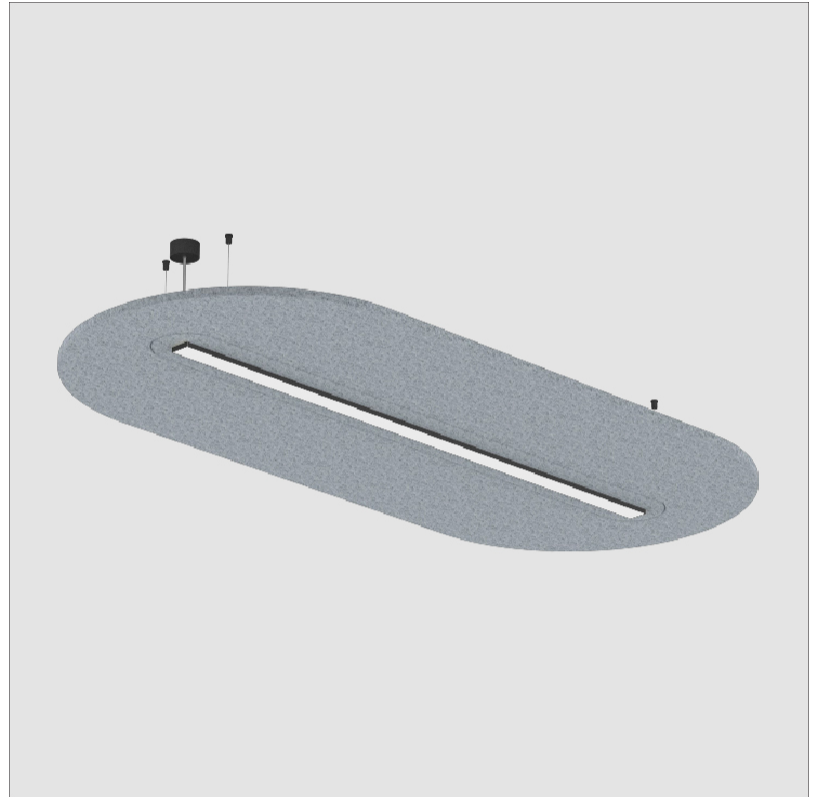

Diffuser: [PMMA - Opal / Clear / Microprism / Clear Microprism / Wallwash Double Asymmetric / Glare Control / Black Raster / Black Raster / Wallwash Left / Wallwash Right](#)

Fixture Finish: [SSR / BKV / CWI / CRY / HAB / UFT / ITA / RUA / FTG / MYG / LOD / PUS / FRO / FUP / KIA / POP / BLS / SPG / MEY / GOH / CHC / COM / ABZ / JAG / OBR / MOS / ROR](#)

Holder Finish: [SSR / BKV / CWI / CRY / HAB / LAG / UFT / ITA / RUA / RUR / MIC / FTG / MYG / TWT / LOD / PUS / FRO / FUP / KIA / POP / BLS / SPG / MEY / GOH / GUM / CHC / COM / ABZ / JAG](#)

Accent Finish: [OPL / MPM / CMP / BKR / WHR / GCL / WWR / WWL / WDA](#)

Acoustic Finish: [SFW / CYW / SEE / SYN / MTS / PMB / TTN / CYB / STO / DPE / BES / SHB / ARE / ANE / VRD / CRF](#)

Fixture Material: [Acoustic / Aluminum / PMMA](#)

Primary Material: [Acoustic](#)

Cable Details: [2000mm/78 3/4" or 6000mm/236 1/4" Cable, - Transparent](#)

ELECTRICAL

Lamp Type: LED
Input Wattage (W): 73.1
Total Output Wattage (W): 66.3
Dimming: [Non-dimming / DALI Dimming / MATTER Dimming](#)
Driver Included: No
Driver Location: Remote
Driver Class: Class 2
Input Voltage (V): 120 - 277
Upon Request: [0 - 10V Dimming / Phase Dimming](#)

LED

Color Temperature (°K): [2700 / 3000 / 3500 / 4000](#)
Max. Delivered Lumen (lm): Max 10140
Nominal Lumen (lm): Max 12120
CRI: >90 CRI
Lamp Life (hrs): 50000

OPTICAL

RATINGS AND CERTIFICATIONS

Certified By: Certified for North American Standards
IP rating: IP20