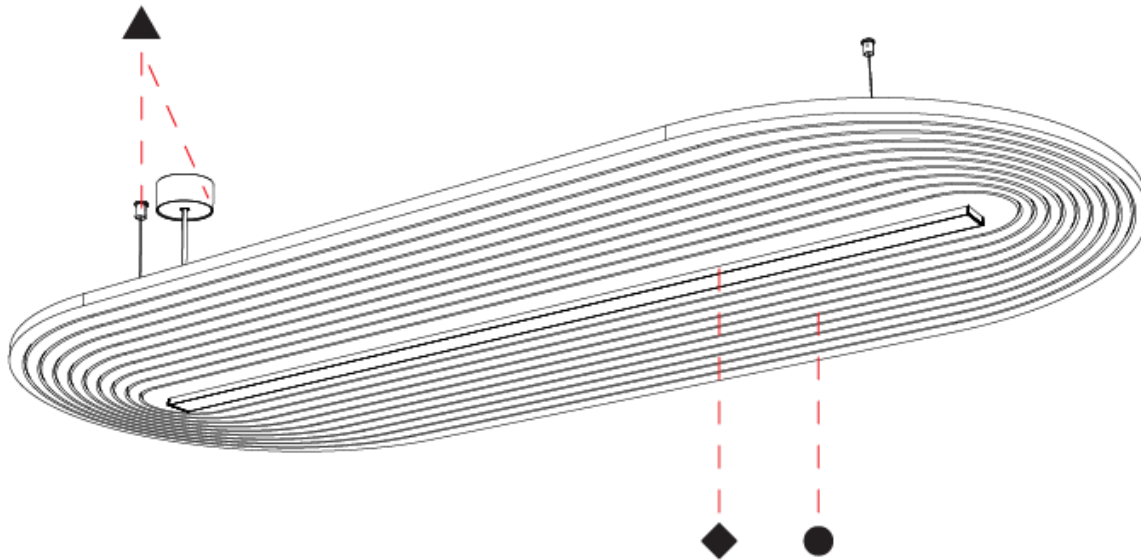

SERENII ROUND SUSPENSION

A3001189-

PROJECT	_____
TYPE	_____
SPECIFIER	_____
QUANTITY	_____
DATE	_____

A