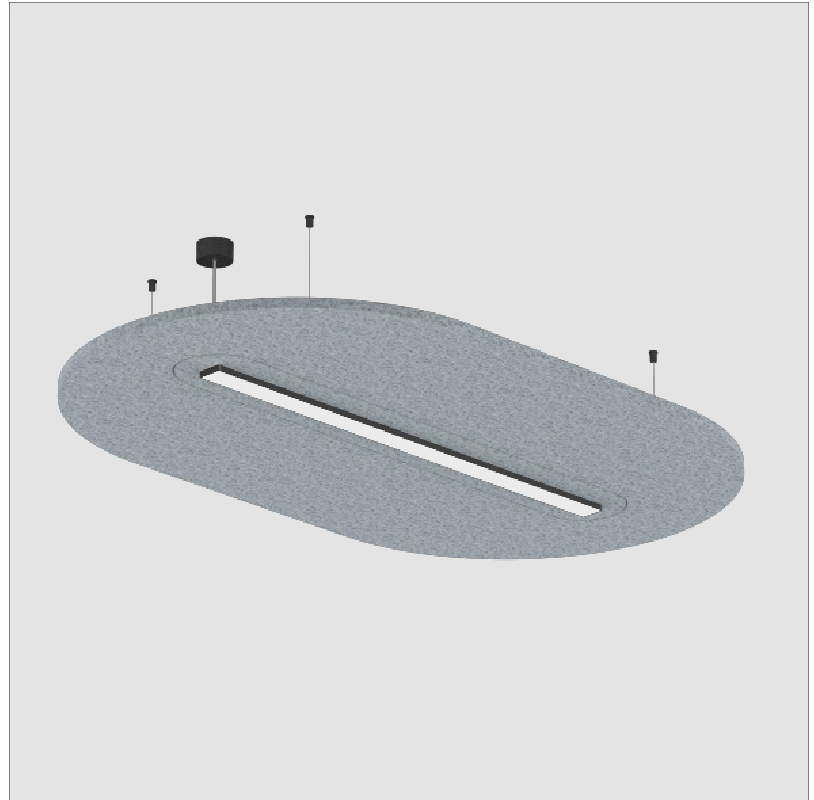

Diffuser: [PMMA - Opal / Clear / Microprism / Clear Microprism / Wallwash Double Asymmetric / Glare Control / Black Raster / Black Raster / Wallwash Left / Wallwash Right](#)

Fixture Finish: [SSR / BKV / CWI / CRY / HAB / UFT / ITA / RUA / FTG / MYG / LOD / PUS / FRO / FUP / KIA / POP / BLS / SPG / MEY / GOH / CHC / COM / ABZ / JAG / OBR / MOS / ROR](#)

Holder Finish: [SSR / BKV / CWI / CRY / HAB / LAG / UFT / ITA / RUA / RUR / MIC / FTG / MYG / TWT / LOD / PUS / FRO / FUP / KIA / POP / BLS / SPG / MEY / GOH / GUM / CHC / COM / ABZ / JAG](#)

Accent Finish: [OPL / MPM / CMP / BKR / WHR / GCL / WWR / WWL / WDA](#)

Acoustic Finish: [SFW / CYW / SEE / SYN / MTS / PMB / TTN / CYB / STO / DPE / BES / SHB / ARE / ANE / VRD / CRF](#)

Fixture Material: [Acoustic / Aluminum / PMMA](#)

Primary Material: [Acoustic](#)

Cable Details: [2000mm/78 3/4" or 6000mm/236 1/4" Cable, - Transparent](#)

ELECTRICAL

Lamp Type: LED
Input Wattage (W): 25.8
Total Output Wattage (W): 23.6
Dimming: [Non-dimming / DALI Dimming / MATTER Dimming](#)
Driver Included: No
Driver Location: Remote
Driver Class: Class 2
Input Voltage (V): 120 - 277
Upon Request: [0 - 10V Dimming / Phase Dimming](#)

LED

Color Temperature (°K): [2700 / 3000 / 3500 / 4000](#)
Max. Delivered Lumen (lm): Max 3694
Nominal Lumen (lm): Max 4280
CRI: >90 CRI
Lamp Life (hrs): 50000

OPTICAL

RATINGS AND CERTIFICATIONS

Certified By: Certified for North American Standards
IP rating: IP20