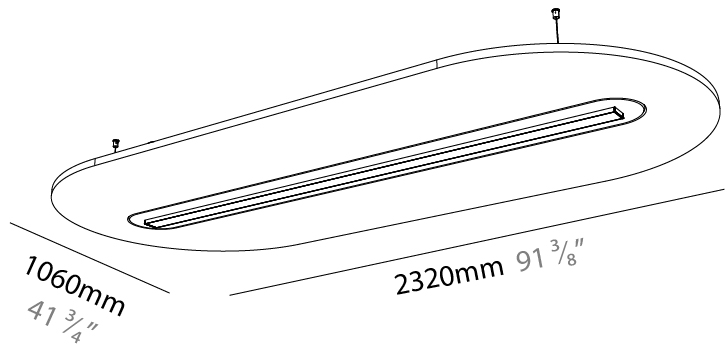

Diffuser: [PMMA - Opal / Clear / Microprism / Clear Microprism / Wallwash Double Asymmetric / Glare Control / Black Raster / Black Raster / Wallwash Left / Wallwash Right](#)

Fixture Finish: [SSR / BKV / CWI / CRY / HAB / UFT / ITA / RUA / FTG / MYG / LOD / PUS / FRO / FUP / KIA / POP / BLS / SPG / MEY / GOH / CHC / COM / ABZ / JAG / OBR / MOS / ROR](#)

Holder Finish: [SSR / BKV / CWI / CRY / HAB / LAG / UFT / ITA / RUA / RUR / MIC / FTG / MYG / TWT / LOD / PUS / FRO / FUP / KIA / POP / BLS / SPG / MEY / GOH / GUM / CHC / COM / ABZ / JAG](#)

Accent Finish: [OPL / MPM / CMP / BKR / WHR / GCL / WWR / WWL / WDA](#)

Acoustic Finish: [SFW / CYW / SEE / SYN / MTS / PMB / TTN / CYB / STO / DPE / BES / SHB / ARE / ANE / VRD / CRF](#)

Fixture Material: [Acoustic / Aluminum / PMMA](#)

Primary Material: [Acoustic](#)

Cable Details: [2000mm/78 3/4" or 6000mm/236 1/4" Cable, - Transparent](#)

ELECTRICAL

Lamp Type: [LED](#)
Input Wattage (W): [38.7](#)
Total Output Wattage (W): [35.5](#)
Dimming: [Non-dimming / DALI Dimming / MATTER Dimming](#)
Driver Included: [No](#)
Driver Location: [Remote](#)
Driver Class: [Class 2](#)
Input Voltage (V): [120 - 277](#)
Upon Request: [0 - 10V Dimming / Phase Dimming](#)

LED

Color Temperature (°K): [2700 / 3000 / 3500 / 4000](#)
Max. Delivered Lumen (lm): [Max 5540](#)
Nominal Lumen (lm): [Max 6420](#)
CRI: [>90 CRI](#)
Lamp Life (hrs): [50000](#)

OPTICAL

RATINGS AND CERTIFICATIONS

Certified By: [Certified for North American Standards](#)

IP Rating: [IP20](#)