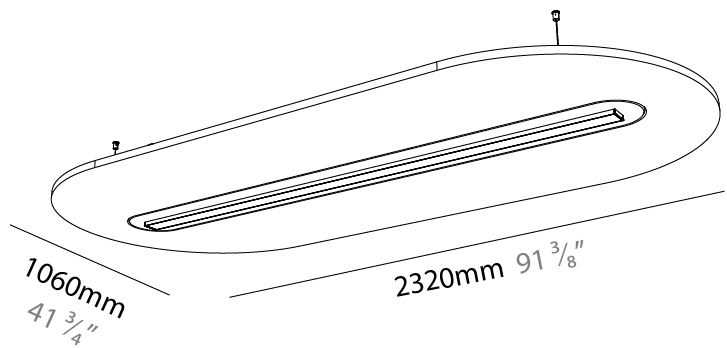

Diffuser: [PMMA - Opal / Clear / Microprism / Clear Microprism / Wallwash Double Asymmetric / Glare Control / Black Raster / Black Raster / Wallwash Left / Wallwash Right](#)

Fixture Finish: [SSR / BKV / CWI / CRY / HAB / UFT / ITA / RUA / FTG / MYG / LOD / PUS / FRO / FUP / KIA / POP / BLS / SPG / MEY / GOH / CHC / COM / ABZ / JAG / OBR / MOS / ROR](#)

Holder Finish: [SSR / BKV / CWI / CRY / HAB / LAG / UFT / ITA / RUA / RUR / MIC / FTG / MYG / TWT / LOD / PUS / FRO / FUP / KIA / POP / BLS / SPG / MEY / GOH / GUM / CHC / COM / ABZ / JAG](#)

Accent Finish: [OPL / MPM / CMP / BKR / WHR / GCL / WWR / WWL / WDA](#)

Acoustic Finish: [SFW / CYW / SEE / SYN / MTS / PMB / TTN / CYB / STO / DPE / BES / SHB / ARE / ANE / VRD / CRF](#)

Fixture Material: [Acoustic / Aluminum / PMMA](#)

Primary Material: [Acoustic](#)

Cable Details: [2000mm/78 3/4" or 6000mm/236 1/4" Cable, - Transparent](#)

ELECTRICAL

Lamp Type: LED
Input Wattage (W): 73.1
Total Output Wattage (W): 66.3
Dimming: [Non-dimming / DALI Dimming / MATTER Dimming](#)
Driver Included: No
Driver Location: Remote
Driver Class: Class 2
Input Voltage (V): 120 - 277
Upon Request: [0 - 10V Dimming / Phase Dimming](#)

LED

Color Temperature (°K): [2700 / 3000 / 3500 / 4000](#)
Max. Delivered Lumen (lm): Max 10140
Nominal Lumen (lm): Max 12120
CRI: >90 CRI
Lamp Life (hrs): 50000

OPTICAL

RATINGS AND CERTIFICATIONS

Certified By: Certified for North American Standards
IP rating: IP20