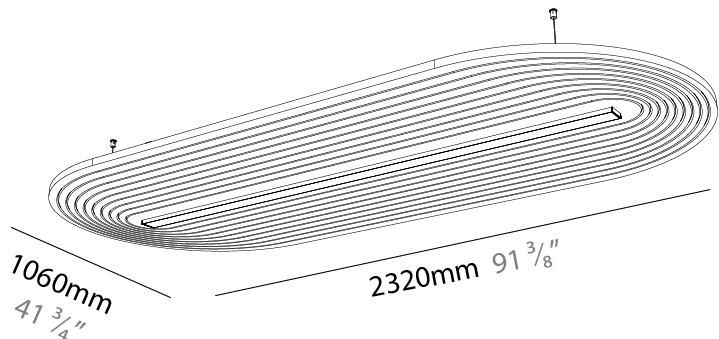

Holder Finish: [SSR / BKV / CWI / CRY / HAB / LAG / UFT / ITA / RUA / RUR / MIC / FTG / MYG / TWT / LOD / PUS / FRO / FUP / KIA / POP / BLS / SPG / MEY / GOH / GUM / CHC / COM / ABZ / JAG](#)

Accent Finish: [OPL / MPM / CMP / BKR / WHR / GCL / WWR / WWL / WDA](#)

Acoustic Finish: [SFW / CYW / SEE / SYN / MTS / PMB / TTN / CYB / STO / DPE / BES / SHB / ARE / ANE / VRD / CRF](#)

Fixture Material: [Acoustic / Aluminum / PMMA](#)

Primary Material: [Acoustic](#)

Cable Details: [2000mm/78 3/4" or 6000mm/236 1/4" Cable, - Transparent](#)

ELECTRICAL

Lamp Type: LED
Input Wattage (W): 38.7
Total Output Wattage (W): 35.5
Dimming: [Non-dimming / DALI Dimming / MATTER Dimming](#)
Driver Included: No
Driver Location: Remote
Driver Class: Class 2
Input Voltage (V): 120 - 277
Upon Request: [0 - 10V Dimming / Phase Dimming](#)

LED

Color Temperature (°K): [2700 / 3000 / 3500 / 4000](#)
Max. Delivered Lumen (lm): Max 5540
Nominal Lumen (lm): Max 6420
CRI: >90 CRI
Lamp Life (hrs): 50000

OPTICAL

RATINGS AND CERTIFICATIONS

Certified By: Certified for North American Standards

IP Rating: [IP20](#) © 2026, T 1800-388-3382, F 416-247-9319, www.zaneen.com

Available for International specifications by adding 'INT' at the end of the existing Model #. For assistance on 'custom' specifications, contact zteam@zaneen.com. In a constant effort to supply the best product, we reserve the right to change specifications or materials without notice. The most recent specification sheets are found at zaneen.com