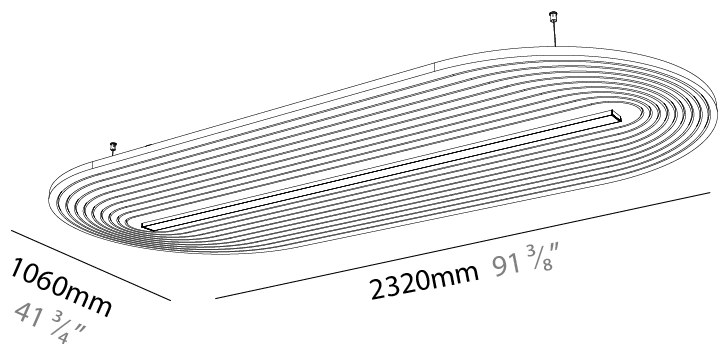

Holder Finish: [SSR / BKV / CWI / CRY / HAB / LAG / UFT / ITA / RUA / RUR / MIC / FTG / MYG / TWT / LOD / PUS / FRO / FUP / KIA / POP / BLS / SPG / MEY / GOH / GUM / CHC / COM / ABZ / JAG](#)

Accent Finish: [OPL / MPM / CMP / BKR / WHR / GCL / WWR / WWL / WDA](#)
Acoustic Finish: [SFW / CYW / SEE / SYN / MTS / PMB / TTN / CYB / STO / DPE / BES / SHB / ARE / ANE / VRD / CRF](#)

Fixture Material: [Acoustic / Aluminum / PMMA](#)

Primary Material: [Acoustic](#)

Cable Details: [2000mm/78 3/4" or 6000mm/236 1/4" Cable, - Transparent](#)

ELECTRICAL

Lamp Type: LED
Input Wattage (W): 73.1
Total Output Wattage (W): 66.3
Dimming: [Non-dimming / DALI Dimming / MATTER Dimming](#)
Driver Included: No
Driver Location: Remote
Driver Class: Class 2
Input Voltage (V): 120 - 277
Upon Request: [0 - 10V Dimming / Phase Dimming](#)

LED

Color Temperature (°K): [2700 / 3000 / 3500 / 4000](#)
Max. Delivered Lumen (lm): Max 10140
Nominal Lumen (lm): Max 12120
CRI: >90 CRI
Lamp Life (hrs): 50000

OPTICAL

RATINGS AND CERTIFICATIONS

Certified By: Certified for North American Standards

IP Rating: [IP20](#) © 2026, T 1800-388-3382, F 416-247-9319, www.zaneen.com

Available for International specifications by adding 'INT' at the end of the existing Model #. For assistance on 'custom' specifications, contact zteam@zaneen.com. In a constant effort to supply the best product, we reserve the right to change specifications or materials without notice. The most recent specification sheets are found at zaneen.com